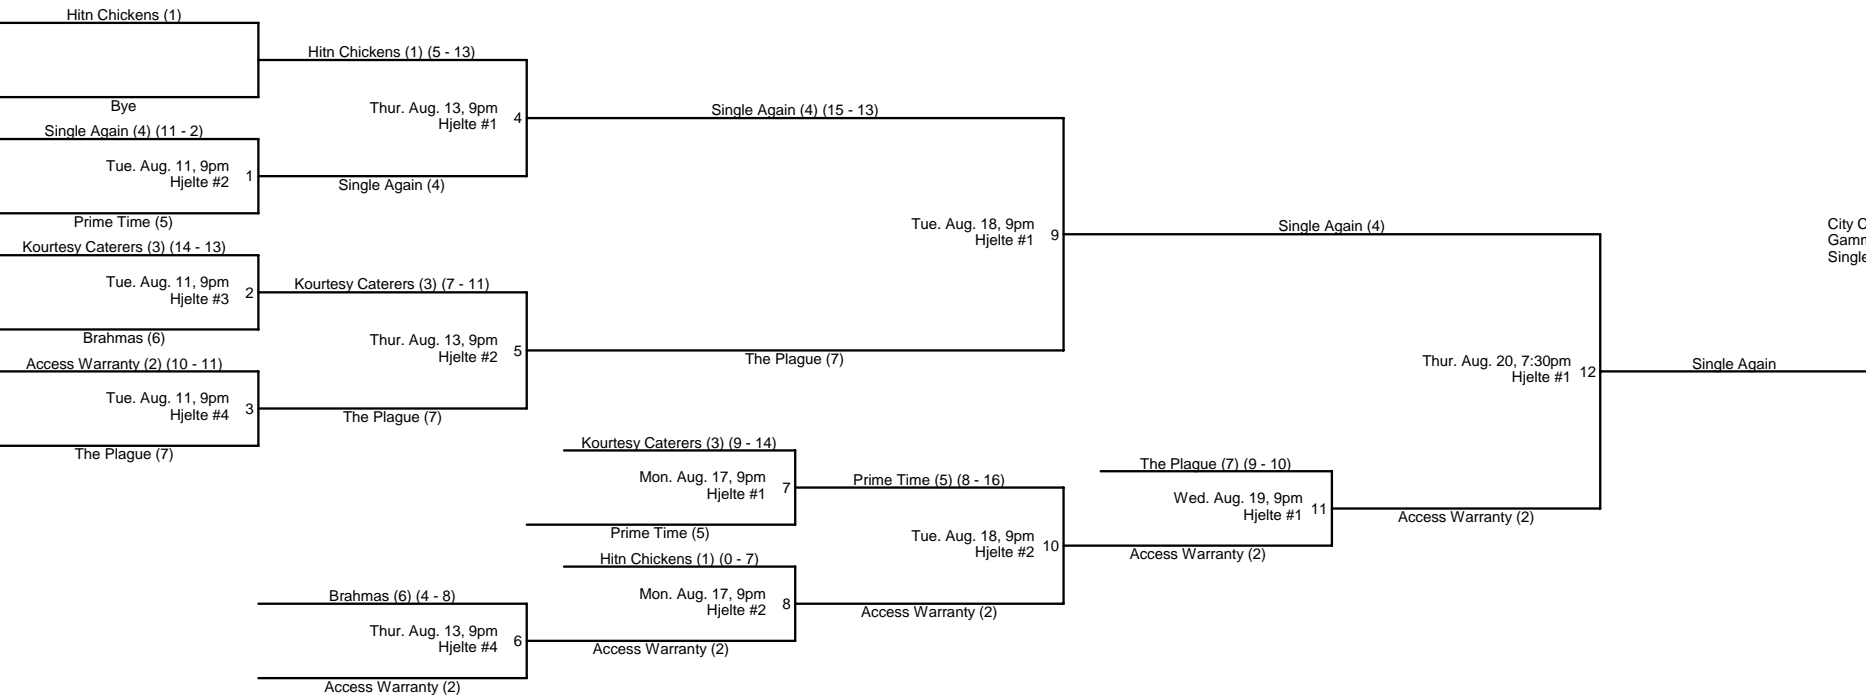

## Valley Open C+

All players must sign in with a photo ID each game.

City Championship  
 Gamma Zeta Alpha 7  
 Single Again 6

Valley Region  
 Champion plays  
 Pacific Region  
 champion for City  
 Championship on  
 Sunday, August 23 at  
 noon at Hjelte.