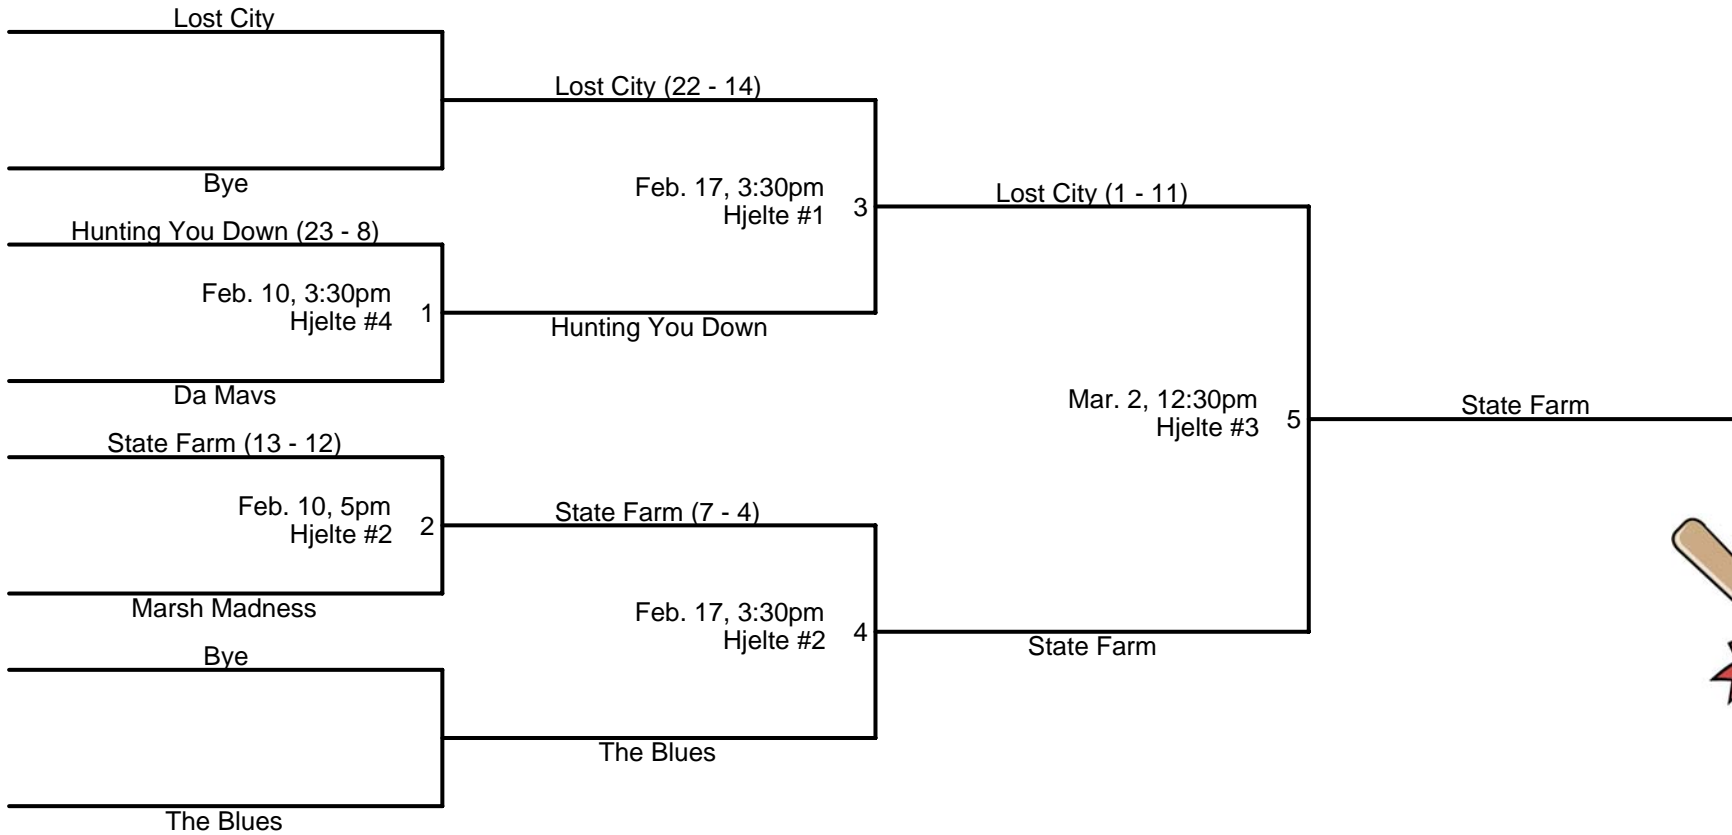

City of Los Angeles
 Department of Recreation _Parks
 Municipal Sports Softball
 2008 Co-Rec C Tournament

All players must show a picture ID to the umpire before the game.