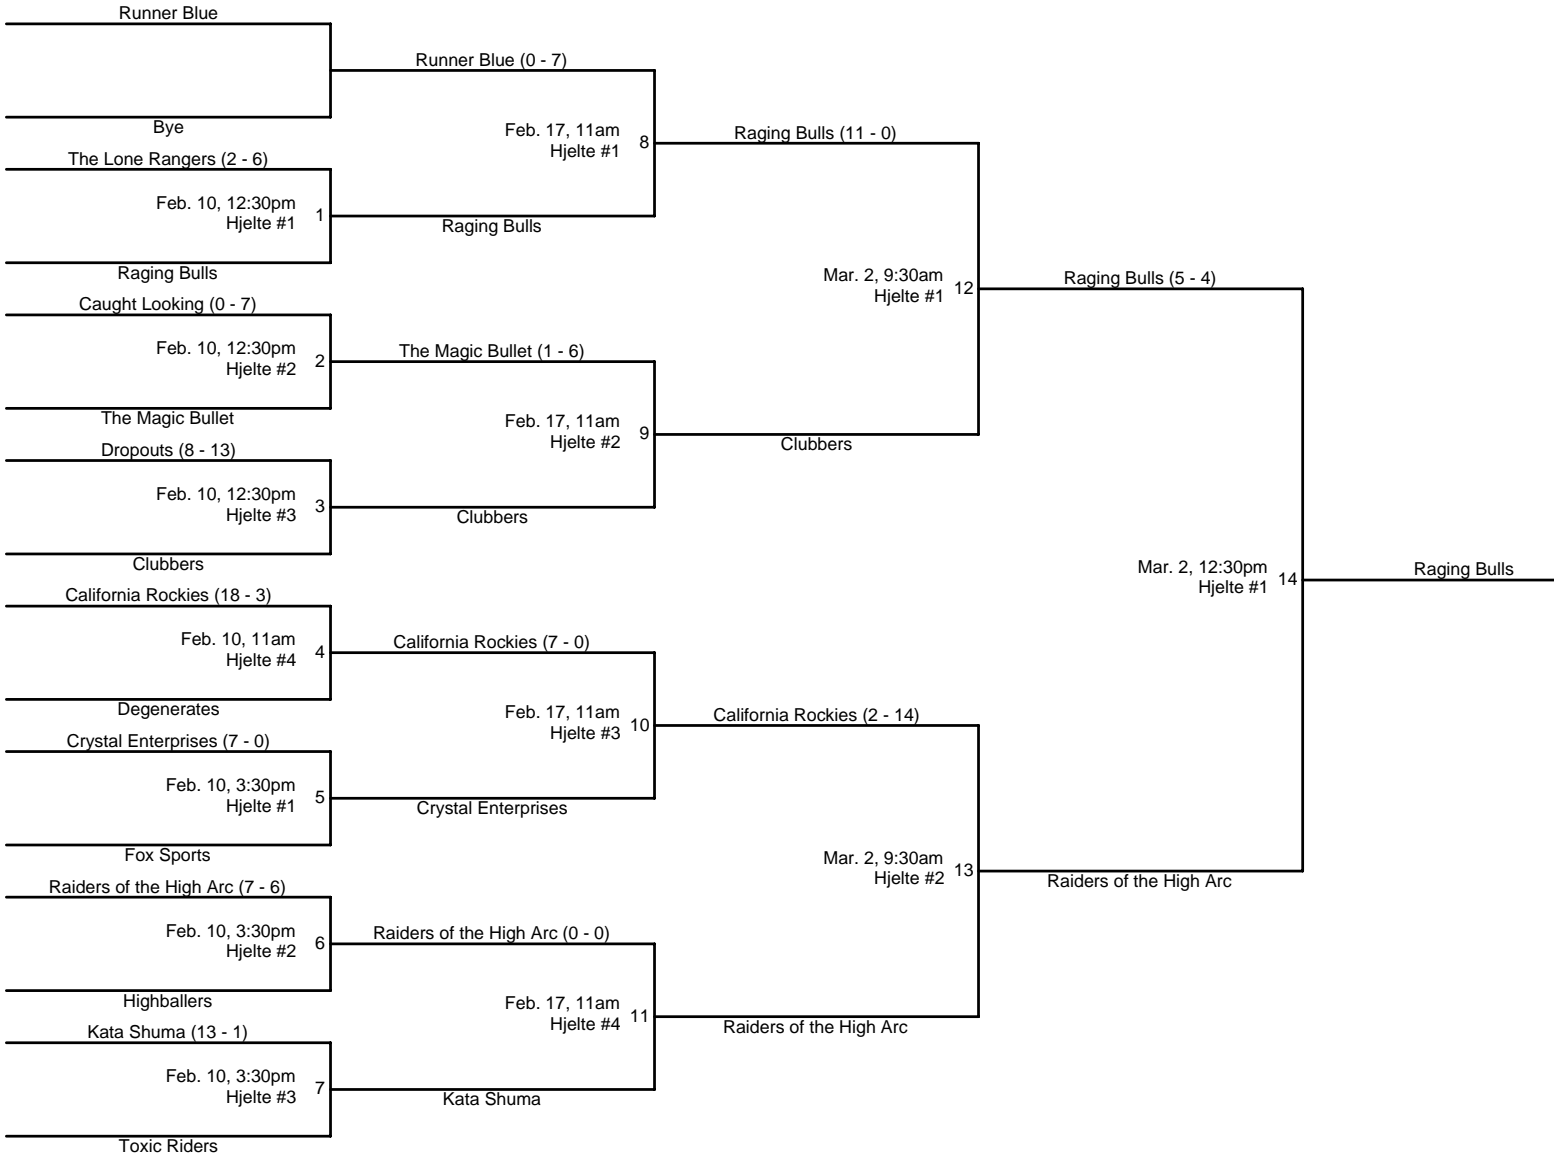

City of Los Angeles
 Department of Recreation and Parks
 Municipal Sports Softball
 2008 Open B Tournament

All players must show a picture ID to the umpire before the game.