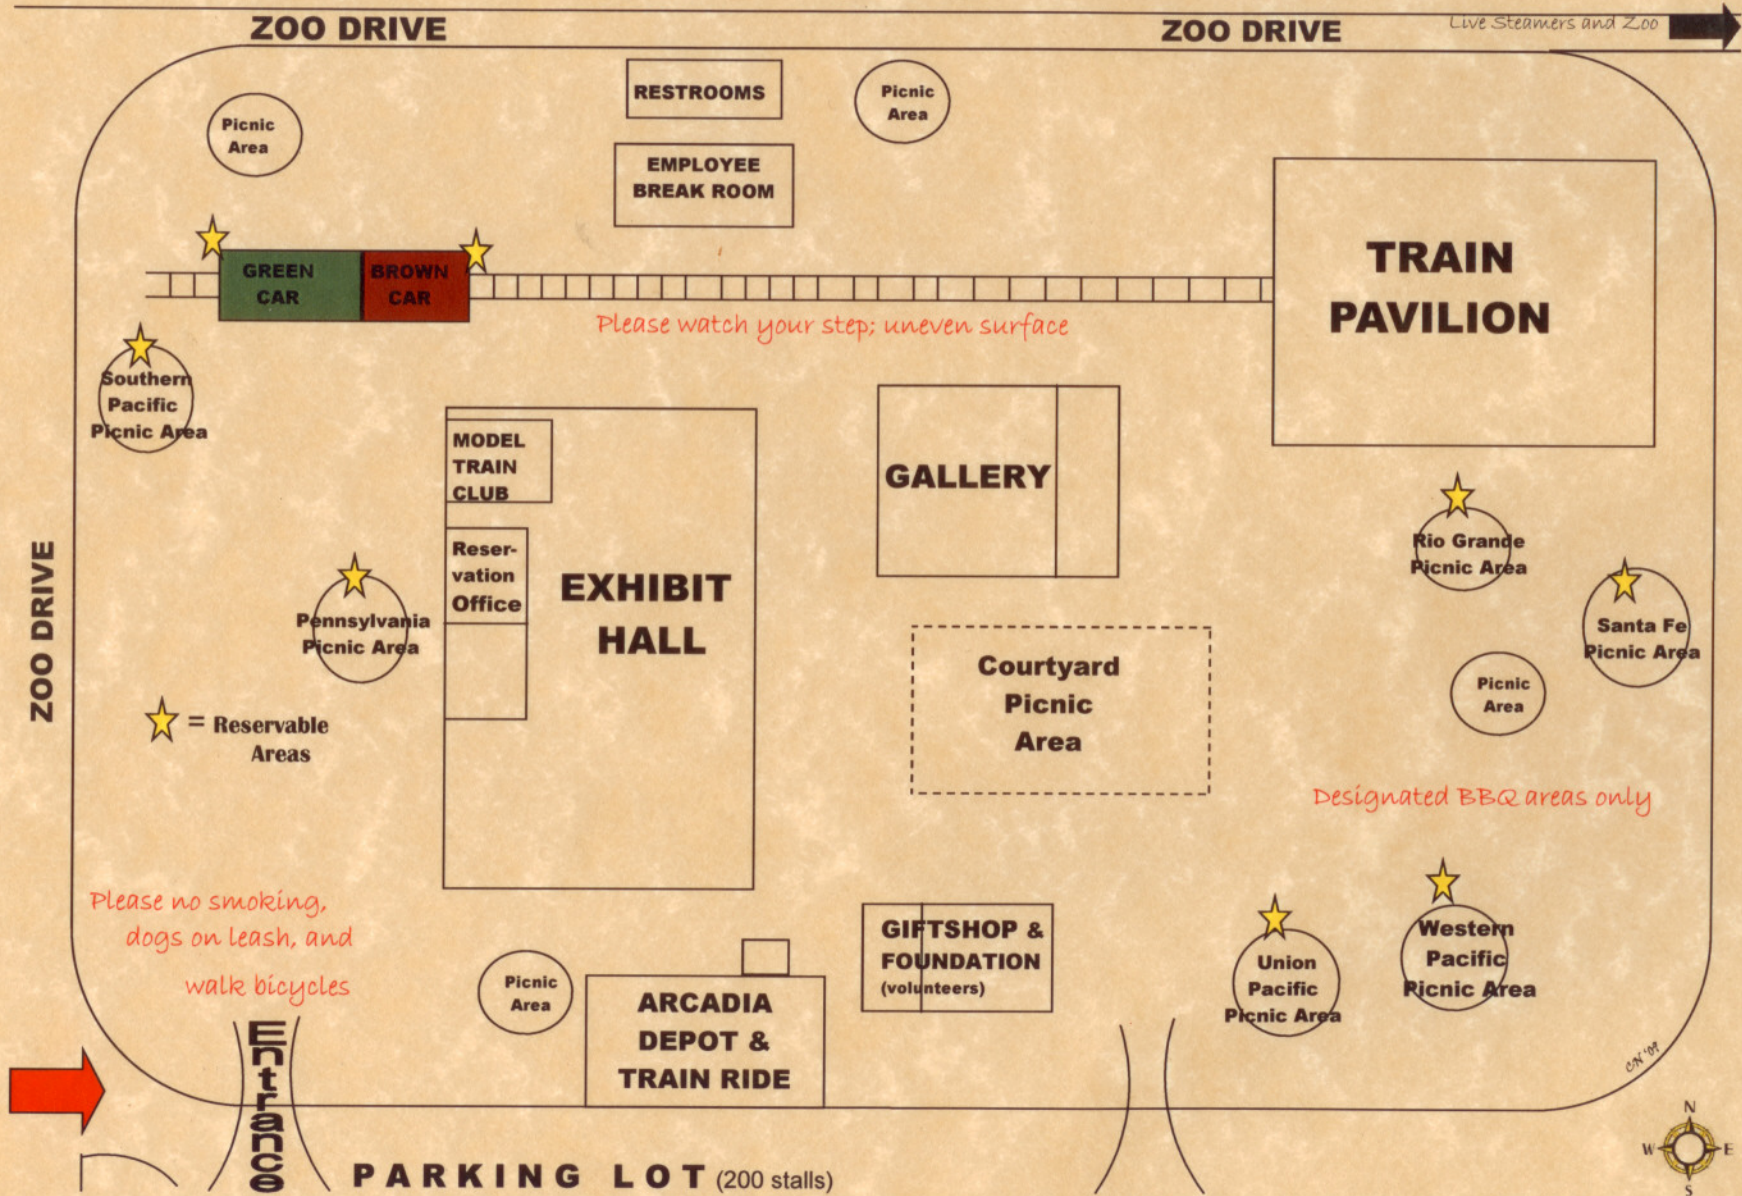

TRAVEL TOWN MUSEUM: 5200 WEST ZOO DRIVE, LOS ANGELES, CA 90027

134 FWY

ZOO DRIVE

ZOO DRIVE

Live Steamers and Zoo

Picnic Area

RESTROOMS

Picnic Area

EMPLOYEE BREAK ROOM

GREEN CAR

BROWN CAR

TRAIN PAVILION

Please watch your step; uneven surface

Southern Pacific Picnic Area

MODEL TRAIN CLUB

GALLERY

Rio Grande Picnic Area

Pennsylvania Picnic Area

Reservation Office

EXHIBIT HALL

Santa Fe Picnic Area

Picnic Area

★ = Reservable Areas

Courtyard Picnic Area

PARKING LOT (200 stalls)